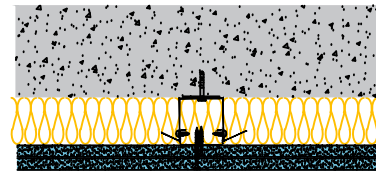

Fixing Brackets at 800mm centres  
 AH185 = 75mm Leg  
 AH186 = 125mm Leg  
 AH175 = 175mm Leg

SPEEDLINE Drywall Screws

2x15mm British Gypsum Gyproc SoundBloc

50mm APR

SPEEDLINE SWL507 Wall Liner at 600mm centres

SPEEDLINE SWL60 Perimeter Track Fixed to Floor at 600mm centres with suitable fixing

SPEEDLINE Intumescent Sealant

CDR No: DATE: 22/10/19 Details to be read in conjunction with project specification guidelines