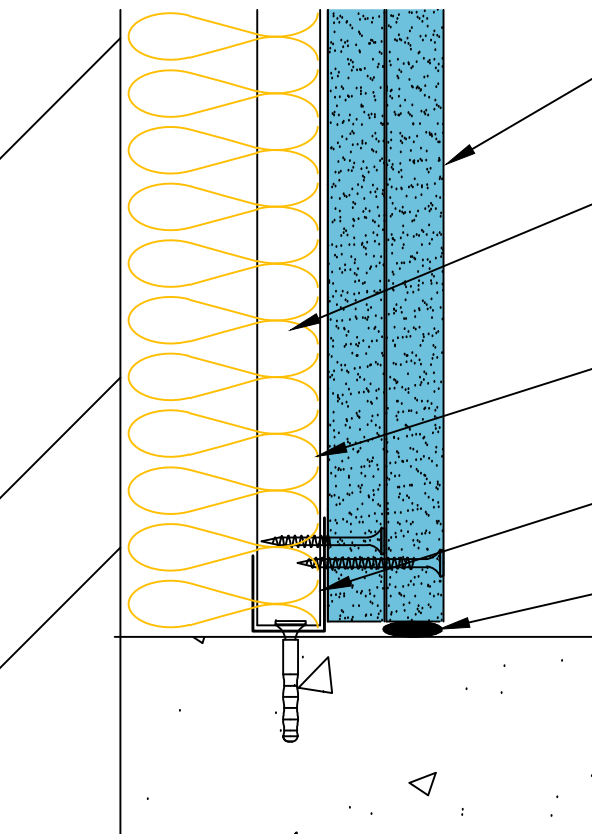

Fixing Brackets at 800mm centres  
 AH185 = 75mm Leg  
 AH186 = 125mm Leg  
 AH175 = 175mm Leg

SPEEDLINE Drywall Screws

2x15mm British Gypsum Gyproc SoundBloc

50mm APR

SPEEDLINE SWL507 Wall Liner at 600mm centres

SPEEDLINE SWL60 Perimeter Track Fixed to Floor at 600mm centres with suitable fixing

SPEEDLINE Intumescent Sealant

CDR No: DATE: 22/10/19 Details to be read in conjunction with project specification guidelines

WALL LINING SYSTEM - WL507-B-60(50)

All performance data and system specifications are for systems constructed with materials & components as shown. The inclusion or substitution of any other manufacturers materials or components could invalidate test data and system performance and permission must be given in writing by SIG PLC.